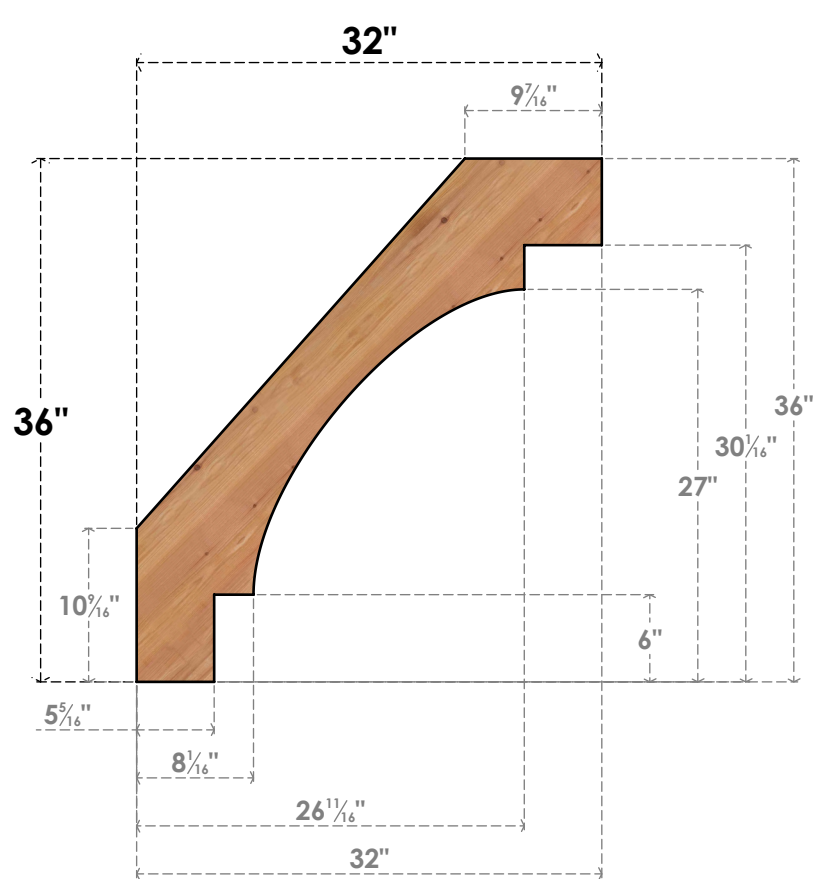

BRC04X32X36MRC00SWR

3 1/2"W X 32"D X 36"H MERCED SMOOTH BRACE, WESTERN RED CEDAR

SIDE

FRONT

EKENA MILLWORK
 2300 WEST MAIN ST.
 CLARKSVILLE, TX 75426
 TOLL FREE: 866-607-0453
 WWW.EKENAMILLWORK.COM

NOTES

1. INSTALLATION TO BE COMPLETED IN ACCORDANCE WITH MANUFACTURER'S SPECIFICATIONS.
2. DRAWING MAY NOT BE TO SCALE
3. THIS DRAWING IS INTENDED FOR DESIGN AND PLANNING PURPOSES ONLY.
4. ALL INFORMATION CONTAINED HEREIN WAS CURRENT AT THE TIME OF DEVELOPMENT BUT MUST BE REVIEWED AND APPROVED BY THE PRODUCT MANUFACTURER TO BE CONSIDERED ACCURATE.
5. PRODUCTS ARE NOT KILN DRIED. THIS ITEM IS UNIQUE AND WILL CONTAIN THE NATURAL VARIATIONS THAT THE WOOD SPECIES OFFERS. THIS MAY RESULT IN VARIATIONS UP TO 1/4"