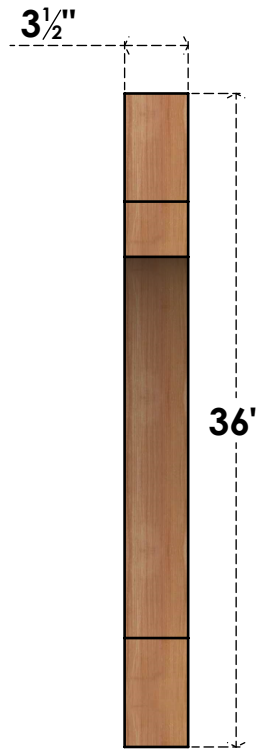

BRC04X32X36MRC00SWR

3 1/2"W X 32"D X 36"H MERCED SMOOTH BRACE, WESTERN RED CEDAR

SIDE

FRONT

EKENA MILLWORK
 2300 WEST MAIN ST.
 CLARKSVILLE, TX 75426
 TOLL FREE: 866-607-0453
 WWW.EKENAMILLWORK.COM

NOTES

1. INSTALLATION TO BE COMPLETED IN ACCORDANCE WITH MANUFACTURER'S SPECIFICATIONS.
2. DRAWING MAY NOT BE TO SCALE
3. THIS DRAWING IS INTENDED FOR DESIGN AND PLANNING PURPOSES ONLY.
4. ALL INFORMATION CONTAINED HEREIN WAS CURRENT AT THE TIME OF DEVELOPMENT BUT MUST BE REVIEWED AND APPROVED BY THE PRODUCT MANUFACTURER TO BE CONSIDERED ACCURATE.
5. PRODUCTS ARE NOT KILN DRIED. THIS ITEM IS UNIQUE AND WILL CONTAIN THE NATURAL VARIATIONS THAT THE WOOD SPECIES OFFERS. THIS MAY RESULT IN VARIATIONS UP TO 1/4"